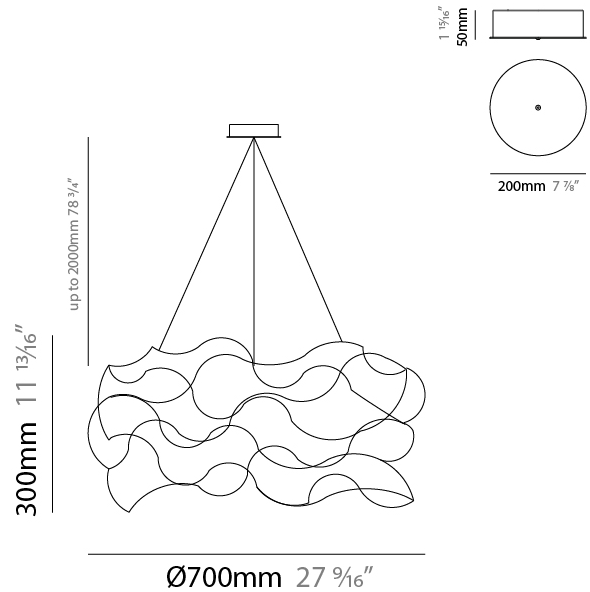

1. To build a product code in our configurator select the specify button on the base model # product page
2. To build a manual product code on this datasheet choose from the options listed below in blue font and add the suffix to the base model #

GENERAL

Series: Curled
Brand: Quasar
Division: Design
Mounting Type: Suspension
Mounting Location: Ceiling
Subcategory: Ambient

PHYSICAL

Shape: Abstract
Diameter (mm): 700
Diameter (in): 78 3/4
Height (mm): 300
Height (in): 11 13/16
Max. Overall Height (mm): 2300
Max. Overall Height (in): 90 9/16
Light Distribution: Omnidirectional
Weight (kg): 2
Weight (lbs): 4.41
Fixture Finish: [NIC / BRA / BBR](#)
Fixture Material: Metal
Cable Details: 2000mm Cable
Upon Request: Custom Sizes

ELECTRICAL

Number of Lamps: 50
Lamp Type: LED Retrofit
Bulb Included: Bulb Included
Total Output Wattage (W): 16.5
Max. Wattage Per Lamp (W): 0.33
Lamp Base: E10
Dimming: [Phase Dimming (120Vac Only)](#)
Driver Included: Yes
Driver Location: Integrated
Driver Type: Constant Voltage - Universal
Driver Class: Class 2
Input Voltage (V): 120 - 277
Output Voltage (V): 12
Lamp Voltage (V): 12
Upon Request: Phase dimming @120Vac only / Non-dimming @277Vac

LED

Color Temperature (°K): [2600 / 3000 / 3500](#)
Max. Delivered Lumen (lm): 1150 (2600K)
CRI: >90 CRI
Lamp Life (hrs): 50000

OPTICAL

RATINGS AND CERTIFICATIONS

Certified By: Certified for North American Standards
IP rating: IP20