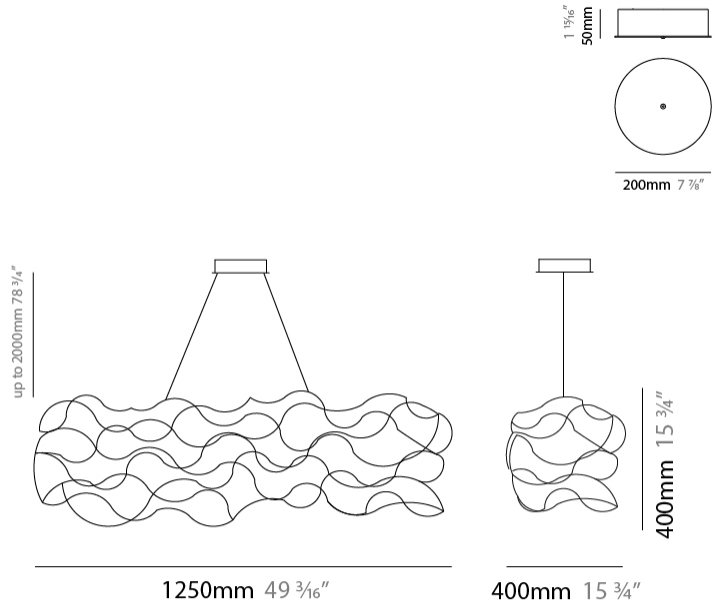

1. To build a product code in our configurator select the specify button on the base model # product page
2. To build a manual product code on this datasheet choose from the options listed below in blue font and add the suffix to the base model #

GENERAL

Series: Curled
Brand: Quasar
Division: Design
Mounting Type: Suspension
Mounting Location: Ceiling
Subcategory: Ambient

PHYSICAL

Shape: Abstract
Length (mm): 1250
Length (in): 49 3/16
Width (mm): 400
Width (in): 15 3/4
Height (mm): 400
Height (in): 15 3/4
Max. Overall Height (mm): 2400
Max. Overall Height (in): 94 1/2
Light Distribution: Omnidirectional
Weight (kg): 4.5
Weight (lbs): 9.92
[Fixture Finish: NIC / BRA / BBR](#)
Fixture Material: Metal
Cable Details: 2000mm Cable
Upon Request: Custom Sizes

ELECTRICAL

Number of Lamps: 50
Lamp Type: LED Retrofit
Bulb Included: Bulb Included
Total Output Wattage (W): 16.5
Max. Wattage Per Lamp (W): 0.33
Lamp Base: E10
[Dimming: Phase Dimming (120Vac Only)](#)
Driver Included: Yes
Driver Location: Integrated
Driver Type: Constant Voltage - Universal
Driver Class: Class 2
Input Voltage (V): 120 - 277
Output Voltage (V): 12
Lamp Voltage (V): 12
Upon Request: Phase dimming @120Vac only / Non-dimming @277Vac

LED

[Color Temperature (°K): 2600 / 3000 / 3500](#)
Max. Delivered Lumen (lm): 1150 (2600K)
CRI: >90 CRI
Lamp Life (hrs): 50000

OPTICAL

RATINGS AND CERTIFICATIONS

Certified By: Certified for North American Standards
IP rating: IP20