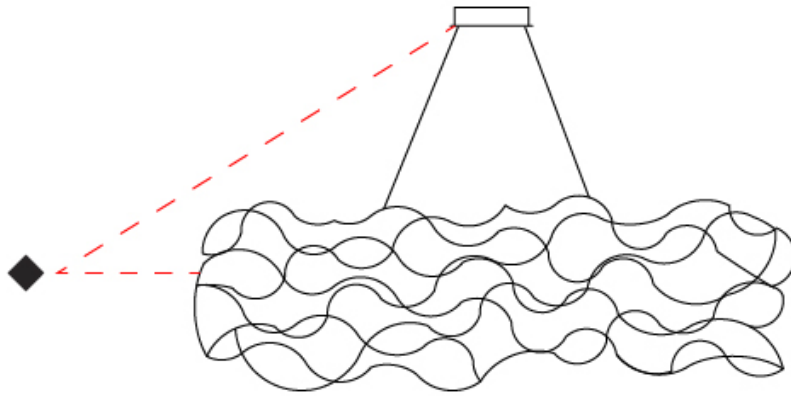

CURLED SUSPENSION

D101421-

PROJECT

TYPE

SPECIFIER

QUANTITY

DATE