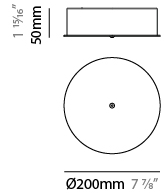

GENERAL

Series: Curled
Brand: Quasar
Division: Design
Mounting Type: Surface
Mounting Location: Wall
Subcategory: Ambient

PHYSICAL

Shape: Abstract
Diameter (mm): 700
Diameter (in): 27 9/16
Height (mm): 700
Height (in): 27 9/16
Extension (mm): 300
Extension (in): 11 13/16
Light Distribution: Omnidirectional
Weight (kg): 3.5
Weight (lbs): 7.72
Fixture Finish: NIC / BRA / BBR
Fixture Material: Metal
Upon Request: Custom Sizes

ELECTRICAL

Number of Lamps: 50
Lamp Type: LED Retrofit
Bulb Included: Bulb Included
Total Output Wattage (W): 16.5
Max. Wattage Per Lamp (W): 0.33
Lamp Base: E10
Dimming: 0-10V Dimming / Phase Dimming (120Vac Only)
Driver Included: Yes
Driver Location: Integrated
Driver Type: Constant Voltage - Universal
Driver Class: Class 2
Input Voltage (V): 120 - 277
Output Voltage (V): 12
Lamp Voltage (V): 12
Upon Request: (Not included - see components) Integral: 0-10Vdc dimming / (Included) Integral: Phase dimming @120Vac only / Non-dimming @277Vac

LED

Color Temperature (*K): 2600 / 3000 / 3500
Max. Delivered Lumen (lm): 1150 (2600K)
CRI: >90 CRI
Lamp Life (hrs): 50000

OPTICAL

RATINGS AND CERTIFICATIONS

Certified By: Certified for North American Standards
IP rating: IP20

Ø700mm 27 9/16"