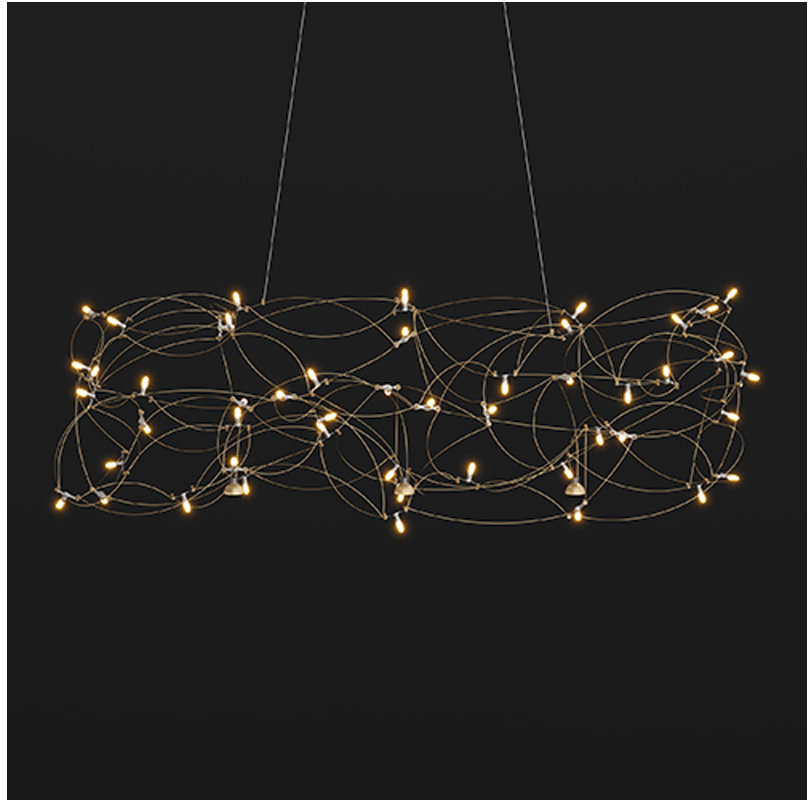

1. To build a product code in our configurator select the specify button on the base model # product page
2. To build a manual product code on this datasheet choose from the options listed below in blue font and add the suffix to the base model #

GENERAL

Series: Curled
Brand: Quasar
Division: Design
Mounting Type: Suspension
Mounting Location: Ceiling
Subcategory: Ambient

PHYSICAL

Shape: Abstract
Length (mm): 1250
Length (in): 49 3/16
Width (mm): 400
Width (in): 15 3/4
Height (mm): 400
Height (in): 15 3/4
Max. Overall Height (mm): 2400
Max. Overall Height (in): 94 1/2
Light Distribution: Omnidirectional
Weight (kg): 4.5
Weight (lbs): 9.92
[Fixture Finish: NIC / BRA / BBR](#)
Fixture Material: Metal
Cable Details: 2000mm Cable
Upon Request: Custom Sizes

ELECTRICAL

Number of Lamps: 50
Lamp Type: LED Retrofit
Bulb Included: Bulb Included
Total Output Wattage (W): 16.5
Max. Wattage Per Lamp (W): 0.33
Lamp Base: E10
[Dimming: Phase Dimming (120Vac Only)](#)
Driver Included: Yes
Driver Location: Integrated
Driver Type: Constant Voltage - Universal
Driver Class: Class 2
Input Voltage (V): 120 - 277
Output Voltage (V): 12
Lamp Voltage (V): 12
Upon Request: Phase dimming @120Vac only / Non-dimming @277Vac

LED

[Color Temperature (°K): 2600 / 3000 / 3500](#)
Max. Delivered Lumen (lm): 1150 (2600K)
CRI: >90 CRI
Lamp Life (hrs): 50000

OPTICAL

RATINGS AND CERTIFICATIONS

Certified By: Certified for North American Standards
IP rating: IP20