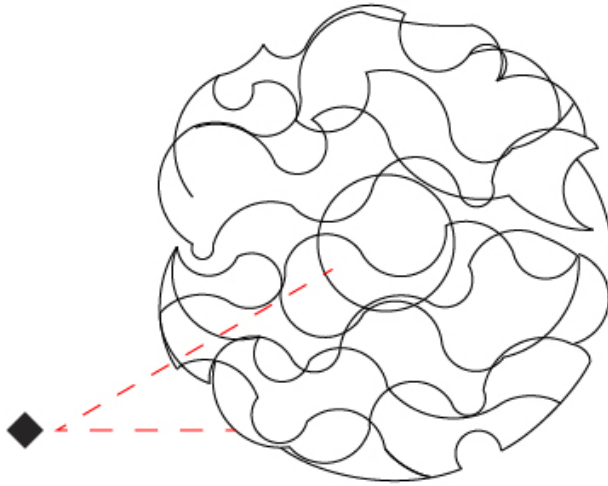

CURLED SURFACE

D103081-

PROJECT

TYPE

SPECIFIER

QUANTITY

DATE

D