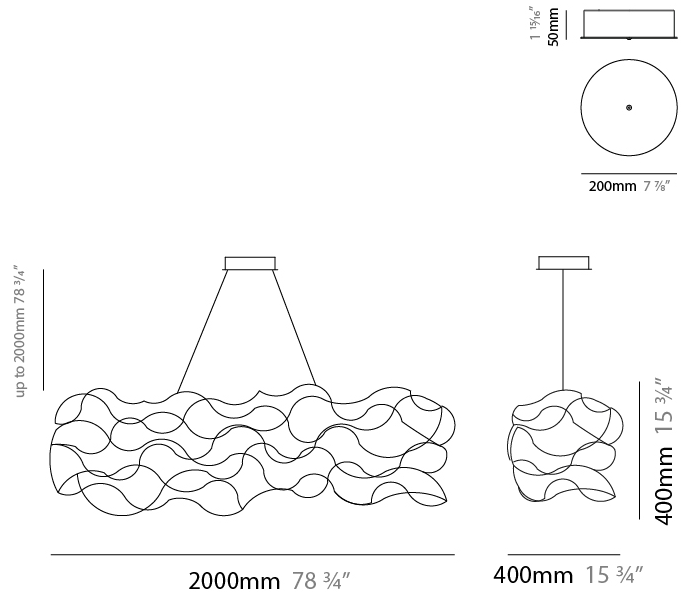

1. To build a product code in our configurator select the specify button on the base model # product page
2. To build a manual product code on this datasheet choose from the options listed below in blue font and add the suffix to the base model #

GENERAL

Series: Curled
Brand: Quasar
Division: Design
Mounting Type: Suspension
Mounting Location: Ceiling
Subcategory: Ambient

PHYSICAL

Shape: Abstract
Length (mm): 2000
Length (in): 78 ¾
Width (mm): 400
Width (in): 15 ¾
Height (mm): 400
Height (in): 15 ¾
Max. Overall Height (mm): 2400
Max. Overall Height (in): 92 ½
Light Distribution: Omnidirectional
Weight (kg): 5
Weight (lbs): 11.02
Fixture Finish: NIC / BRA / BBR
Fixture Material: Metal
Cable Details: 2000mm Cable
Upon Request: Custom Sizes

ELECTRICAL

Number of Lamps: 70
Lamp Type: LED Retrofit
Bulb Included: Bulb Included
Total Output Wattage (W): 23.1
Max. Wattage Per Lamp (W): 0.33
Lamp Base: E10
Dimming: Phase Dimming (120Vac Only)
Driver Included: Yes
Driver Location: Integrated
Driver Type: Constant Voltage - Universal
Driver Class: Class 2
Input Voltage (V): 120 - 277
Output Voltage (V): 12
Lamp Voltage (V): 12
Upon Request: Phase dimming @120Vac only / Non-dimming @277Vac

LED

Color Temperature (°K): 2600 / 3000 / 3500
Max. Delivered Lumen (lm): 1610 (2600K)
CRI: >90 CRI
Lamp Life (hrs): 50000

OPTICAL

RATINGS AND CERTIFICATIONS

Certified By: Certified for North American Standards
IP rating: IP20